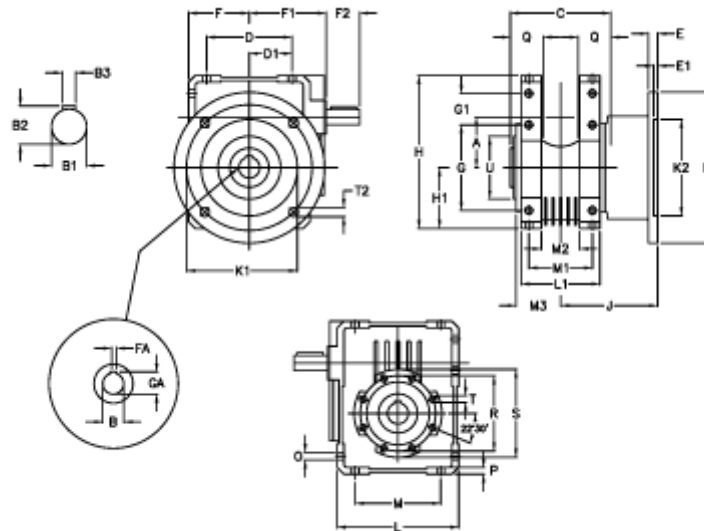

Article number: 3922110056400

Description: Worm gear with solid input shaft  
W 110UF1-56-HS unassembled

## Measures

A = 110.10	Description = W110UF-xx-P80 B5	G1 = 58.0	L = 250	Q = 45
B = 42	E = 20	GA = 45.3	L1 = 143	R = 165
B1 = 25	E1 = 12	H = 308.0	M = 184	S = 200
B2 = 28.0	F = 125.0	H1 = 125.0	M1 = 115	T = M12x19
B3 = 8	F1 = 157.0	J = 179.5	M2 = 69	T2 = 13.0
C = 155	F2 = 60	K = 280	M3 = 73.0	U = 130
D = 174.0	FA = 12	K1 = 230	O = 14.0	
D1 = 82.0	G = 184	K2 = 170	P = 14	